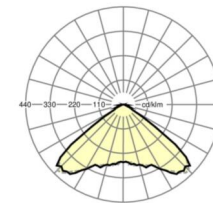

CHARACTERISTICS

Order number	19072003000
EAN number	4020863420551
Commodity code	94051190
Certification mark	IP 54, Protection class I, F, D, HACCP DIN10500/Food/IFS-application-related suitability/BRC, Indoor, CE
Impact resistance (IK rating)	IK03 (5°C bis 25°C)
Ambient temperatur	ta 5°C to 25°C
Warranty period	5 years

ELECTRICAL ENGINEERING

Controller	Electronic driver ZB (1 pcs.)
System output	4W
Mains voltage	220V/0Hz

LIGHTING TECHNOLOGY

Placement	LED, Colour rendering/Light colour CRI ≥ 70 / 6000K
Colour tolerance (MacAdam)	7SDCM
Photobiological safety (Luminaire)	RG1
Nominal luminous flux	207lm
Nominal luminous flux-emergency lighting mode	207lm
Luminaire luminous efficiency	52lm/W
Beam angle	110° (C0) / 110° (C90)
UGR lat./long.	31.1 / 31.1

MECHANICS

Housing colour	traffic white RAL 9016
Dimensions (LxWxH/DxH)	765mm x 55mm x 35mm
Weight (net)	0.85kg
Type of installation	Mounting rail system installation, Light structure

Dimensions

L	765 mm	Length
B	55 mm	Width
H	35 mm	Height

DEEP-LINK

<https://www.regiolum.de/en/article/19072003000>